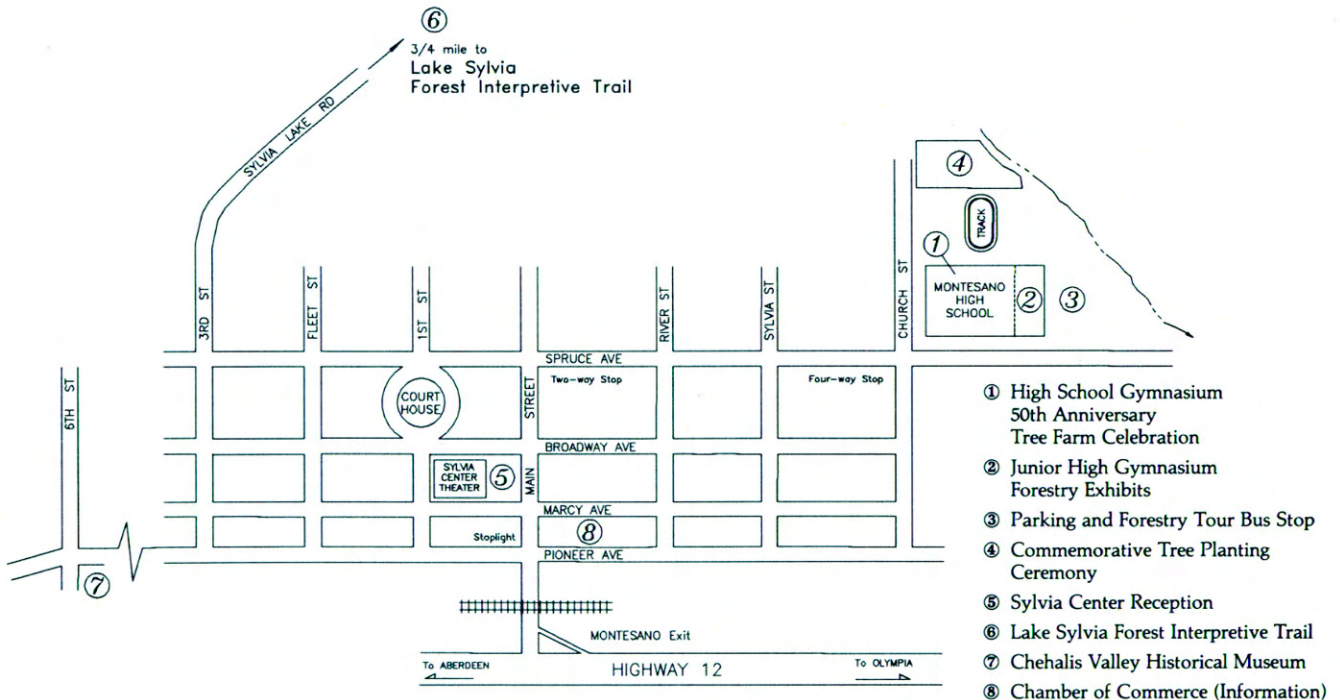

SCHEDULE OF EVENTS

- 11 a.m.-7 p.m. **Forestry & Other Natural Resources Exhibits**
 Junior High Gymnasium. Also open 9 a.m.-4 p.m. on Tuesday.
- Noon-4 p.m. **Reception at Sylvia Center Theater**, site of the Dedication of America's first Tree Farm.
 Along with refreshments, activities include:
- Site Recognition – Display of plaque to be mounted and dedicated June 12, 1991.
 - A special showing of forestry-related films, including the premiere of "... the trees go on forever," a new Northwest forestry stewardship video produced by Weyerhaeuser Company.
- 12:15-4:15 p.m. **Clemons Tree Farm Bus Tours**
 One-hour tours begin at 12:15. Bus departure site: see #3 on map. Last tour at 3:15.
- Noon-4 p.m. **Special Exhibit**
 Chehalis Valley Historical Museum. Also open noon-4 p.m. Tuesday.
- ANYTIME! **Sylvia Creek Forestry Trail**
 You are invited to visit this beautiful new trail, officially open to the public May 31.